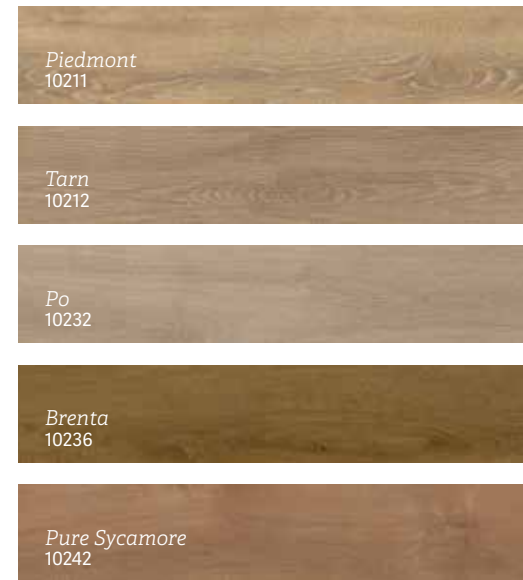

Parva

Click and go!

mFLOR Parva
29.48" x 5.9"
(749 x 150mm)

mFLOR Forest
59.05" x 8.97"
(1500 x 228 mm)

Dimension 29.48" x 5.9" (749 x 150 mm)
Thickness 276 mil (7.0 mm)
Wear layer 22 mil (0.55 mm)
Pack quantity 20 strips / 24.19 ft²
Usage category 33 - Heavy commercial use
42 - General industrial use