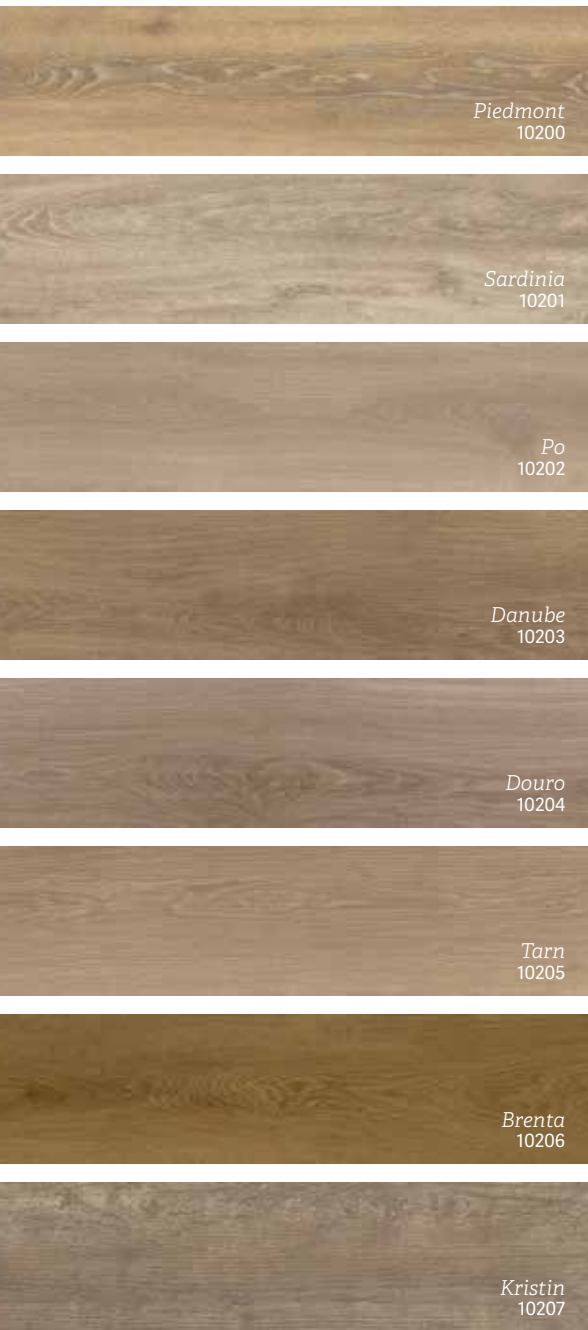

Discover mFLOR LVP click flooring

mFLOR Flooring USA
info@mflorflooring.com

www.mflorflooring.com

Forest - Kristin
10207

*Get
inspired!*

Discover the endless
possibilities to express
your creativity

Forest

Dimension 59.05" x 8.97" (1500 x 228 mm)
Thickness 276 mil (7.0 mm)
Wear layer 22 mil (0.55 mm)
Pack quantity 6 strips / 22.09 ft²
Usage category 33 - Heavy commercial use
 42 - General industrial use

mFLOR LVP flooring

mFLOR flooring is all-in-one! mFLOR floors are luxury vinyl planks (LVP) with a strong click connection and integrated underlay for optimal comfort and a quick and easy installation.

Forest collection

Our Forest range really is a unique design floor. All our 8 Forest floors are based on real wood patterns and have a subtle, gentle look and feel. For the most natural color variations and pattern gradients.