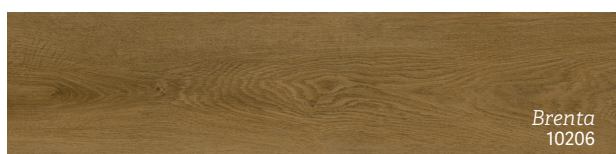

Brenta
10206

Kristin
10207

mFLOR LVP flooring

mFLOR flooring is all-in-one! mFLOR floors are luxury vinyl planks (LVP) with a strong click connection and integrated underlay for optimal comfort and a quick and easy installation.